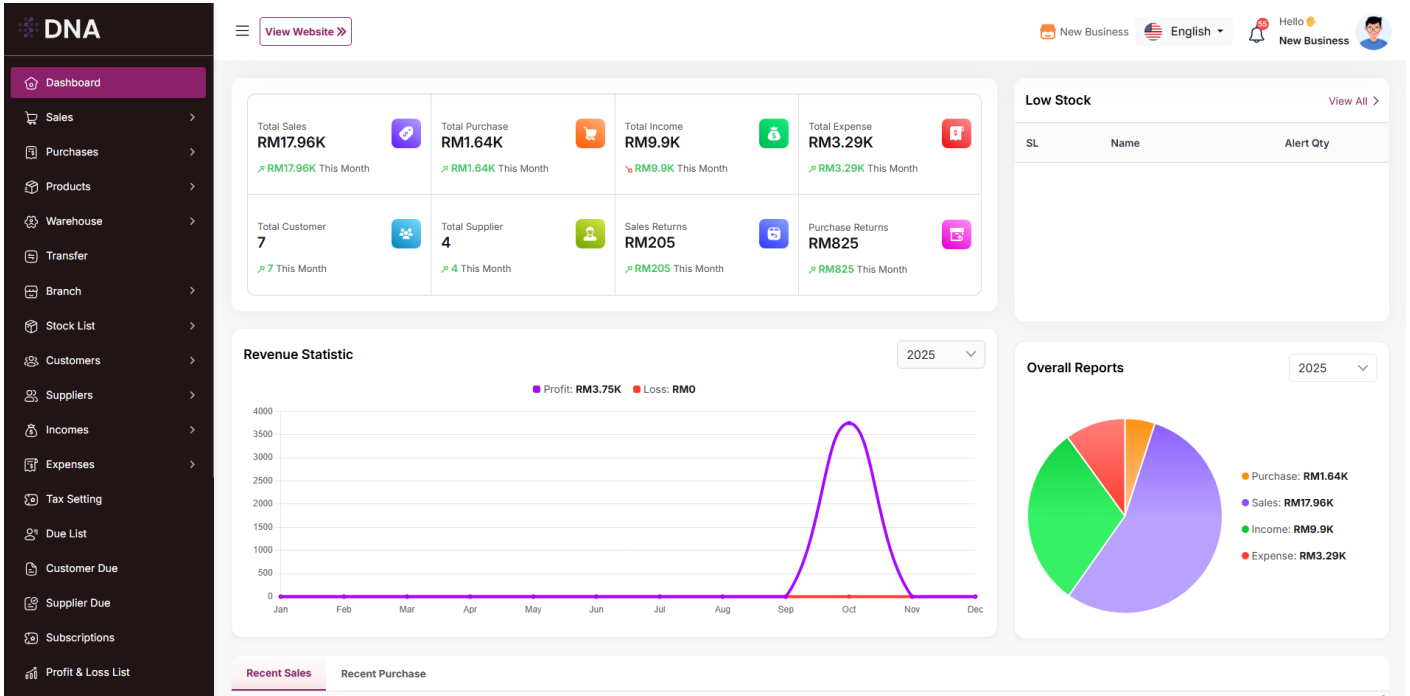

# Dashboard

This is the DNA dashboard page, where key project information is presented.

Revision #4

Created 30 September 2025 02:39:04 by Admin

Updated 13 October 2025 01:29:24 by Admin