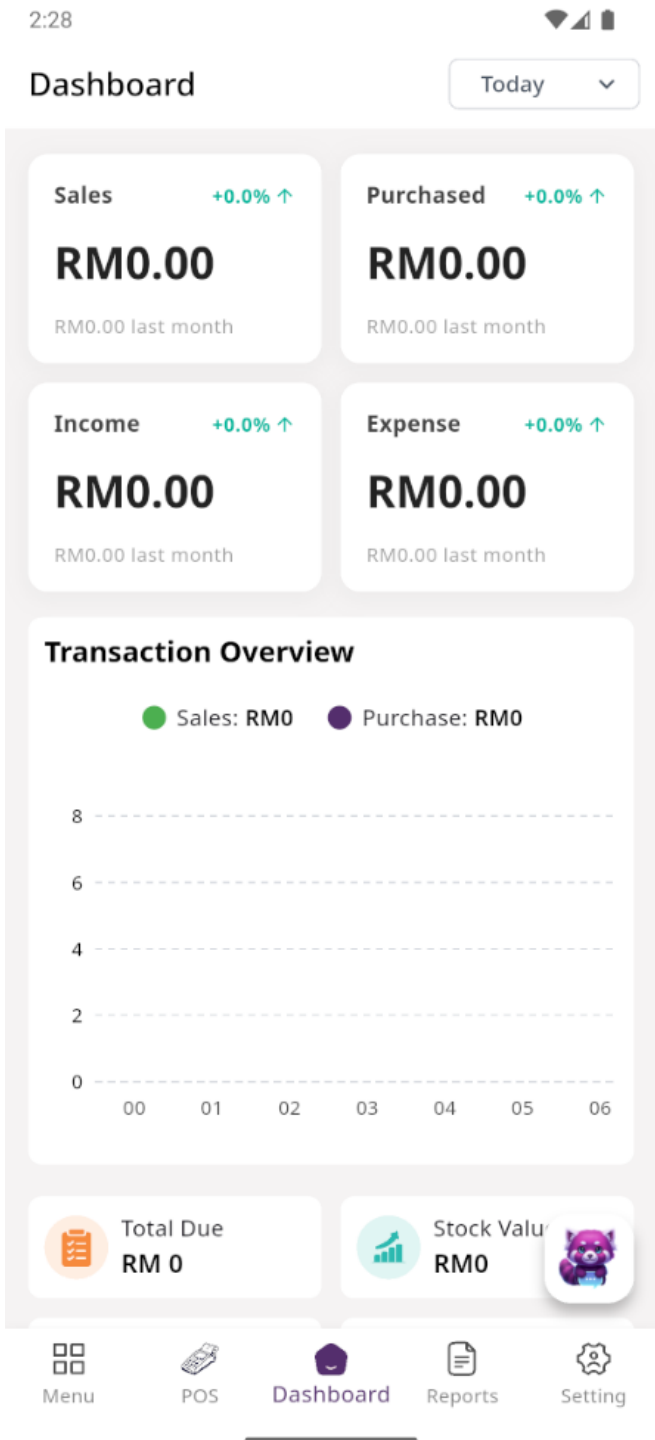

Dashboard

This is the DNA dashboard page, where key project information is presented.

Revision #3

Created 10 November 2025 01:43:00 by Admin

Updated 10 November 2025 02:30:16 by Admin