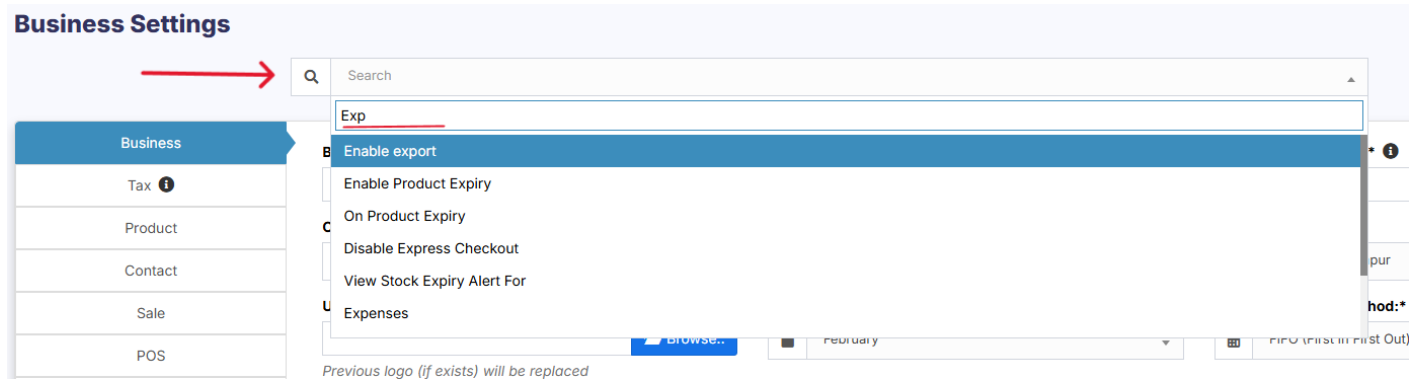

How to Search in Settings?

Settings is overwhelming. There are a lot of options in here. So in **SenangUrus ERP** we implemented as easy way to search for any option. Follow the screenshot below.

Revision #2